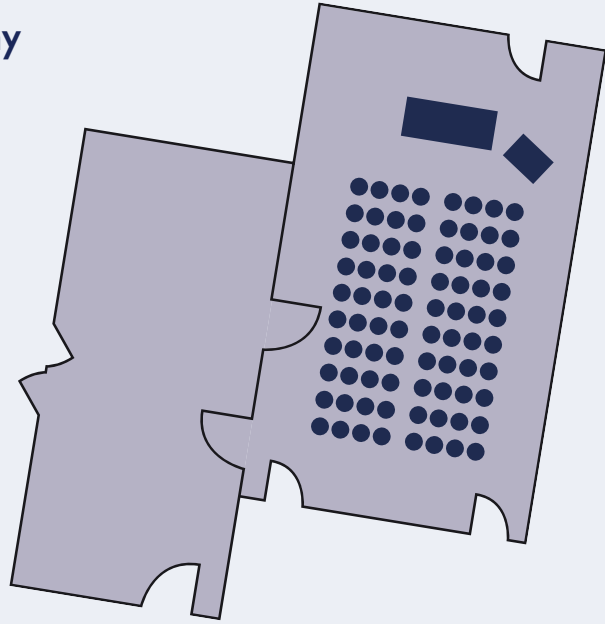

## The Lancaster Suite

Rich in history with stunning portraits adorning the walls. Comprised of the The Lancaster Room and The Chandos Room, The Lancaster Suite at West Lodge Park is the perfect location for wedding receptions, with its spacious dining area and beautiful outdoor area.

### Capacities

Ceremony	80
Round Tables	54
Combination Layout	44
Top Table & Sprigs	60
Oval	30
Informal	60

<b>KEY</b>	<b>P</b> power sockets
------------	---------------------------

Ceremony

Rounds

Combination

Top Table & Sprigs

Oval