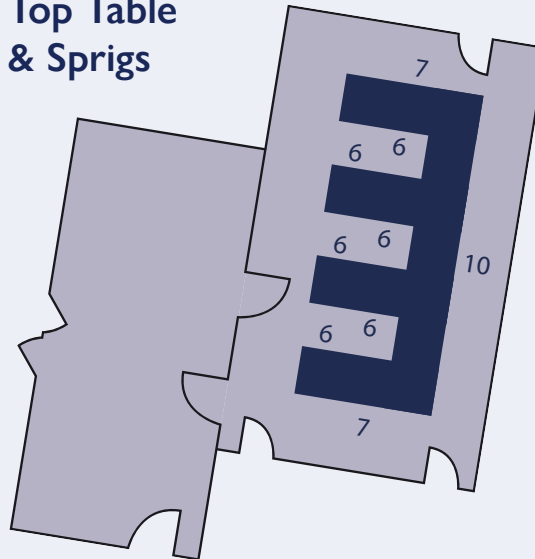

## The Lancaster Suite

Rich in history with stunning portraits adorning the walls. Comprised of the The Lancaster Room and The Chandos Room, The Lancaster Suite at West Lodge Park is the perfect location for wedding receptions, with its spacious dining area and beautiful outdoor area.

### Capacities

Ceremony	80
Round Tables	54
Combination Layout	44
Top Table & Sprigs	60
Oval	30
Informal	60

<b>KEY</b>	<b>P</b> power sockets
------------	---------------------------

Ceremony

Rounds

Combination

Top Table & Sprigs

Oval