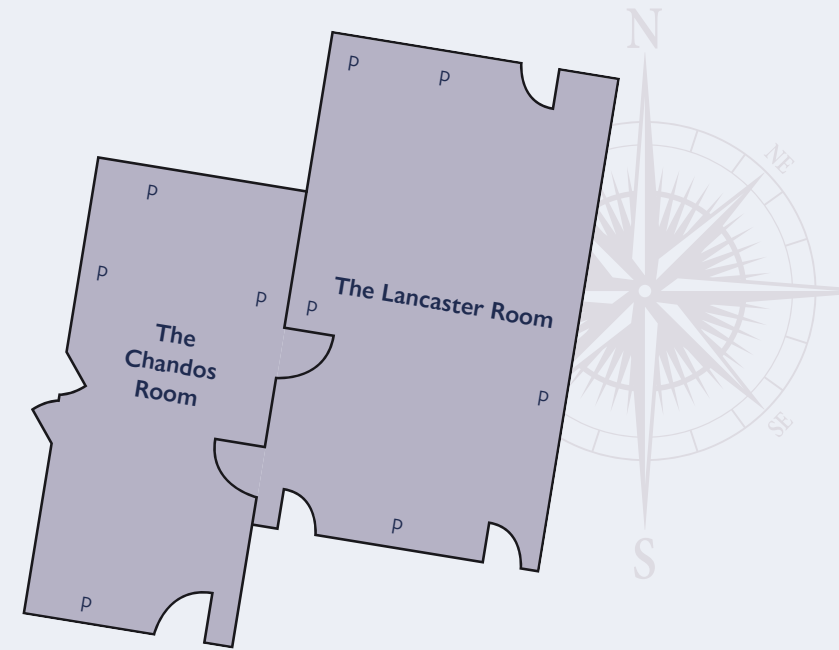

Capacities

Ceremony	80
Round Tables	54
Combination Layout	44
Top Table & Sprigs	60
Oval	30
Informal	60

KEY	P power sockets