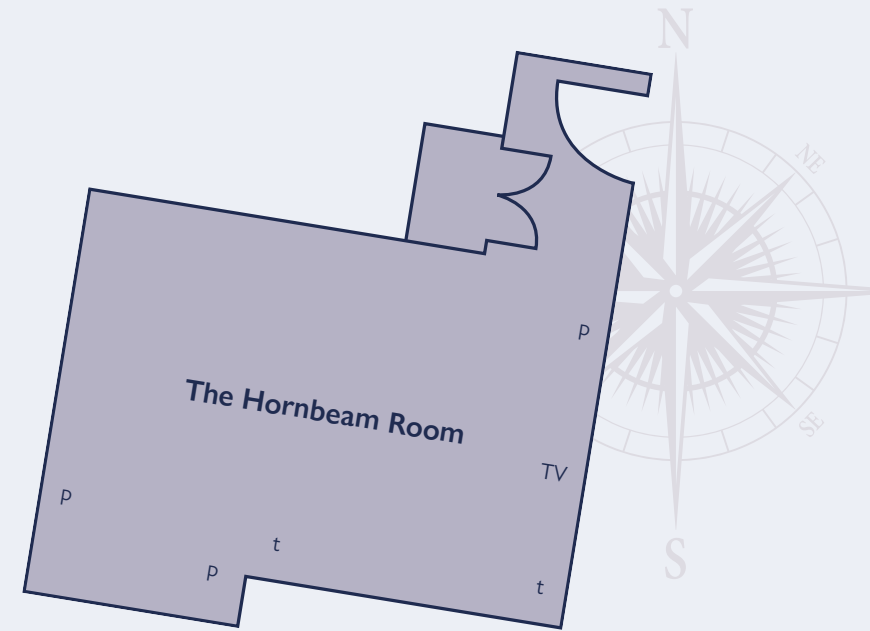

The Hornbeam Boardroom

This space is named after the National Collection of Hornbeams in the Beale Arboretum.

It features fine views out over the lake and helipad, original photographs of the Hornbeam Collection and is the ideal place for a quiet meeting away from the office. The room has an integrated 50" LED smart TV and Nespresso coffee machine.

Capacities

Oval

6

Features

Fitted 55" LED TV, integrated AV

Suitable for

Boardroom meetings.

KEY	p	TV	t
	power sockets	television	telephone